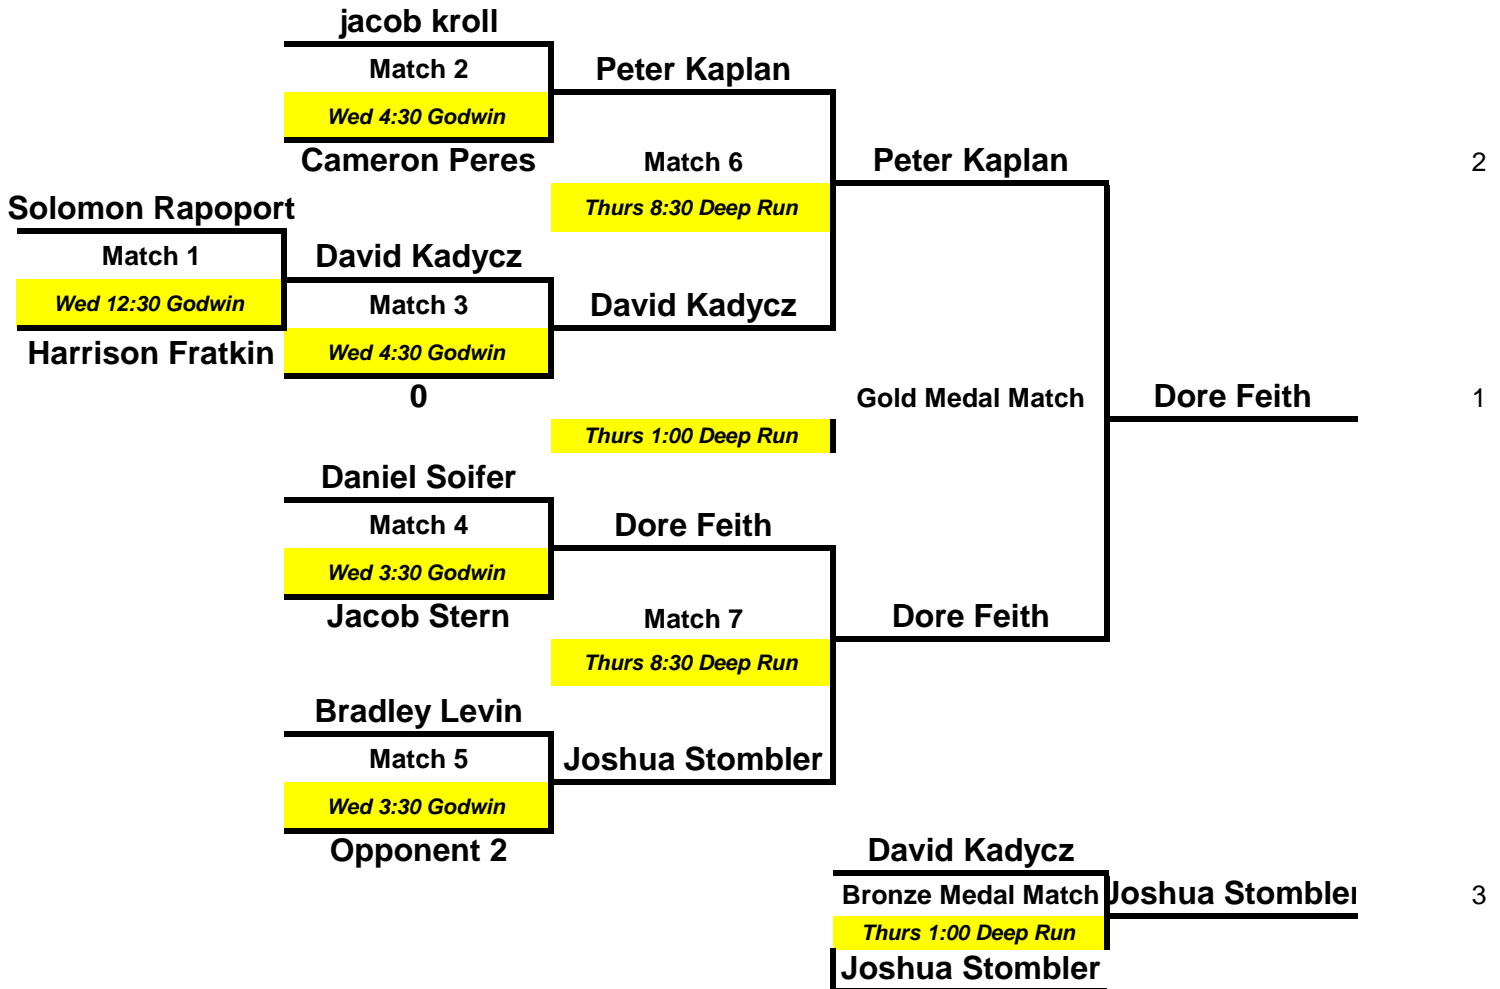

Boys 13-14 Comp (White = 1-16)

White Division (1-16)	
Player	Seed
Alec Tuckey	Seed 1
kyle alper	Seed 2
JACK KELMAN	Seed 3
alex gruskin	Seed 4
Ezra Oliff-Lieberman	Seed 5
Daniel Soifer	Seed 6
Ethan Fischer	Seed 7
Daniel Eilender	Seed 8
Guy Cohen	Seed 9
David Binler	Seed 10
Bradley Levin	Seed 11
Roei Lehav	Seed 12
Harrison Fratkin	Seed 13
Jacob Stern	Seed 14
Justin Stomblor	Seed 15
jacob kroll	Seed 16

Boys 13-14 Comp (Blue = 17-25)

Blue Division (17-25)

Player	Seed
0	Seed 17
Opponent 2	Seed 18
Jacob Stern	Seed 19
Cameron Peres	Seed 20
jacob kroll	Seed 21
Daniel Soifer	Seed 22
Bradley Levin	Seed 23
Harrison Fratkin	Seed 24
Solomon Rapoport	Seed 25