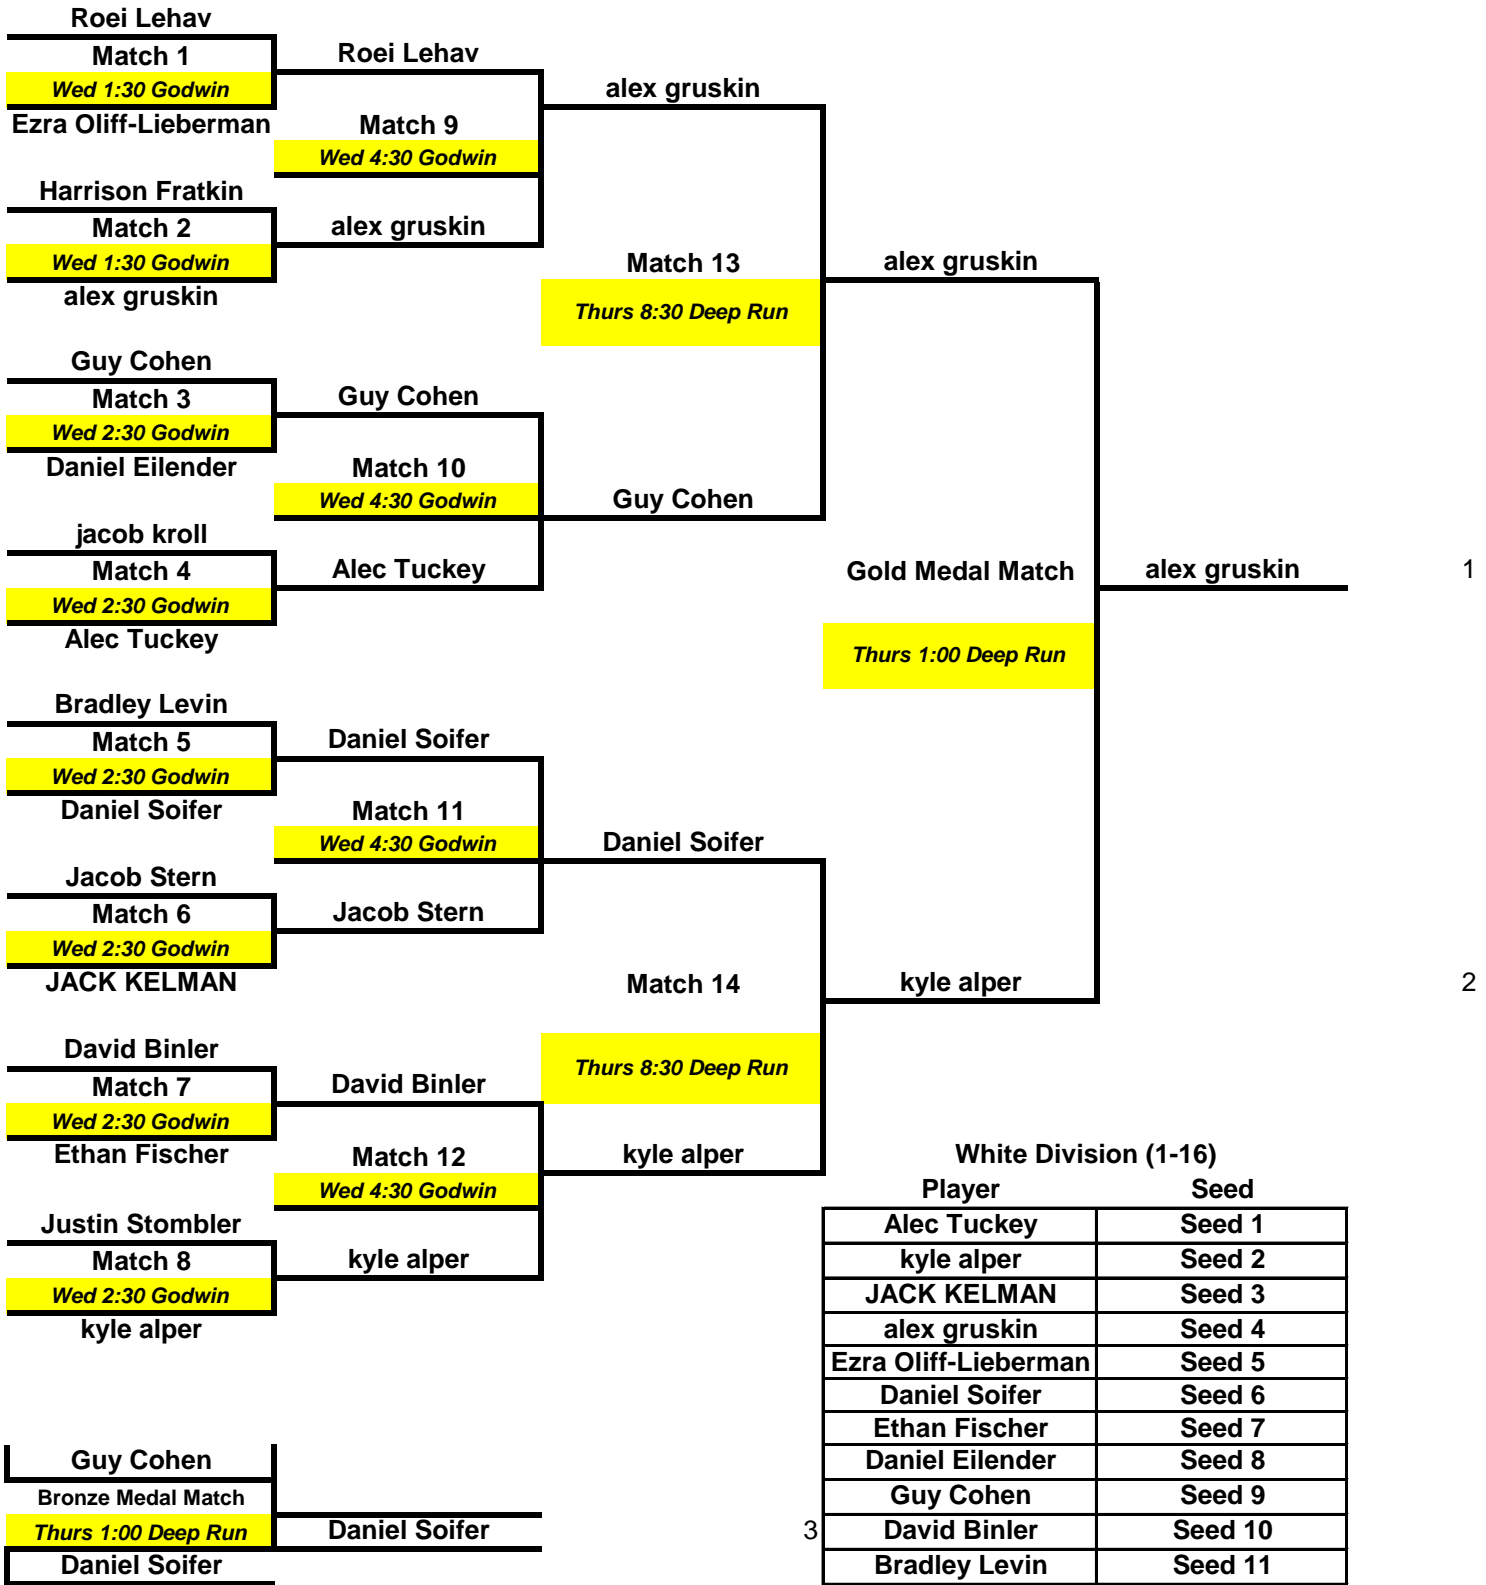

Boys 13-14 Comp (White = 1-16)

White Division (1-16)	
Player	Seed
Alec Tuckey	Seed 1
kyle alper	Seed 2
JACK KELMAN	Seed 3
alex gruskin	Seed 4
Ezra Oliff-Lieberman	Seed 5
Daniel Soifer	Seed 6
Ethan Fischer	Seed 7
Daniel Eilender	Seed 8
Guy Cohen	Seed 9
David Binler	Seed 10
Bradley Levin	Seed 11
Roei Lehav	Seed 12
Harrison Fratkin	Seed 13
Jacob Stern	Seed 14
Justin Stomblor	Seed 15
jacob kroll	Seed 16

Boys 13-14 Comp (Blue = 17-25)

Blue Division (17-25)

Player	Seed
0	Seed 17
Opponent 2	Seed 18
Jacob Stern	Seed 19
Cameron Peres	Seed 20
jacob kroll	Seed 21
Daniel Soifer	Seed 22
Bradley Levin	Seed 23
Harrison Fratkin	Seed 24
Solomon Rapoport	Seed 25