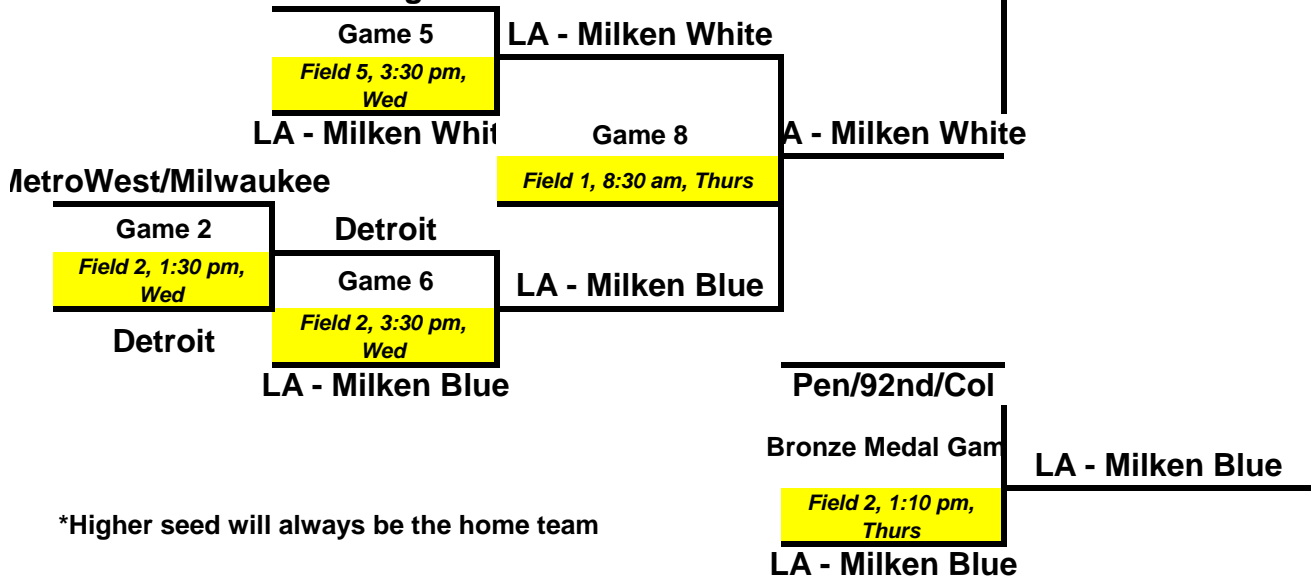

Girls Soccer

JCC on the Palisades/Boston

Greater Washington/Orlando

*Higher seed will always be the home team

	Team	Seed
1	Stamford	Seed 1
2	LA - Milken Blue	Seed 2
3	LA - Milken White	Seed 3
4	Pen/92nd St Y/Col	Seed 4
5	JCC on the Palisades/Boston	Seed 5
6	Greater Washington/O	Seed 6
7	Detroit	Seed 7
8	Richmond	Seed 8
9	Charlotte	Seed 9
10	MetrolWest/Milwau	Seed 10