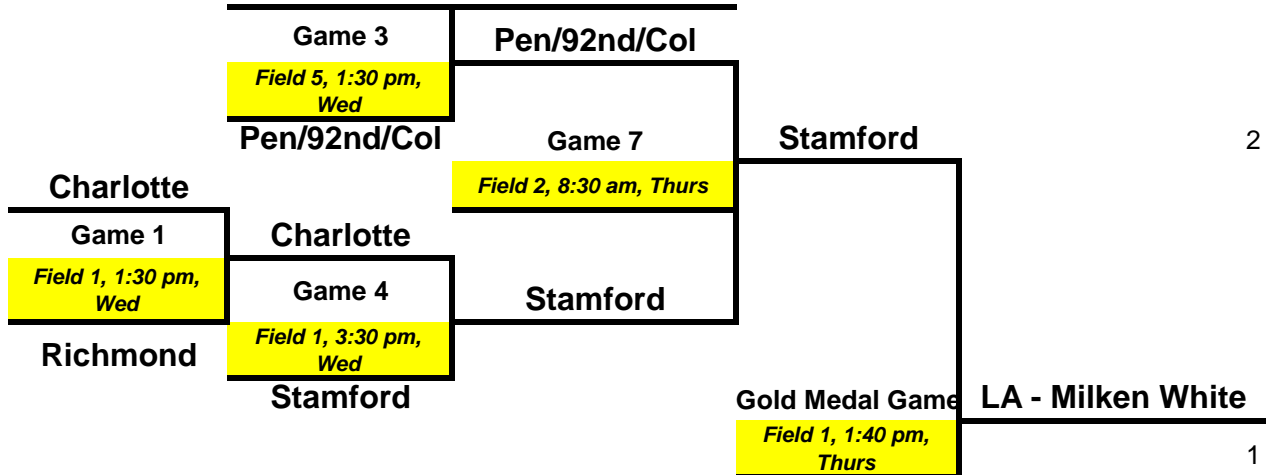

Girls Soccer

JCC on the Palisades/Boston

Greater Washington/Orlando

*Higher seed will always be the home team

	Team	Seed
1	Stamford	Seed 1
2	LA - Milken Blue	Seed 2
3	LA - Milken White	Seed 3
4	Pen/92nd St Y/Col	Seed 4
5	JCC on the Palisades/Boston	Seed 5
6	Greater Washington/O	Seed 6
7	Detroit	Seed 7
8	Richmond	Seed 8
9	Charlotte	Seed 9
10	MetrolWest/Milwau	Seed 10