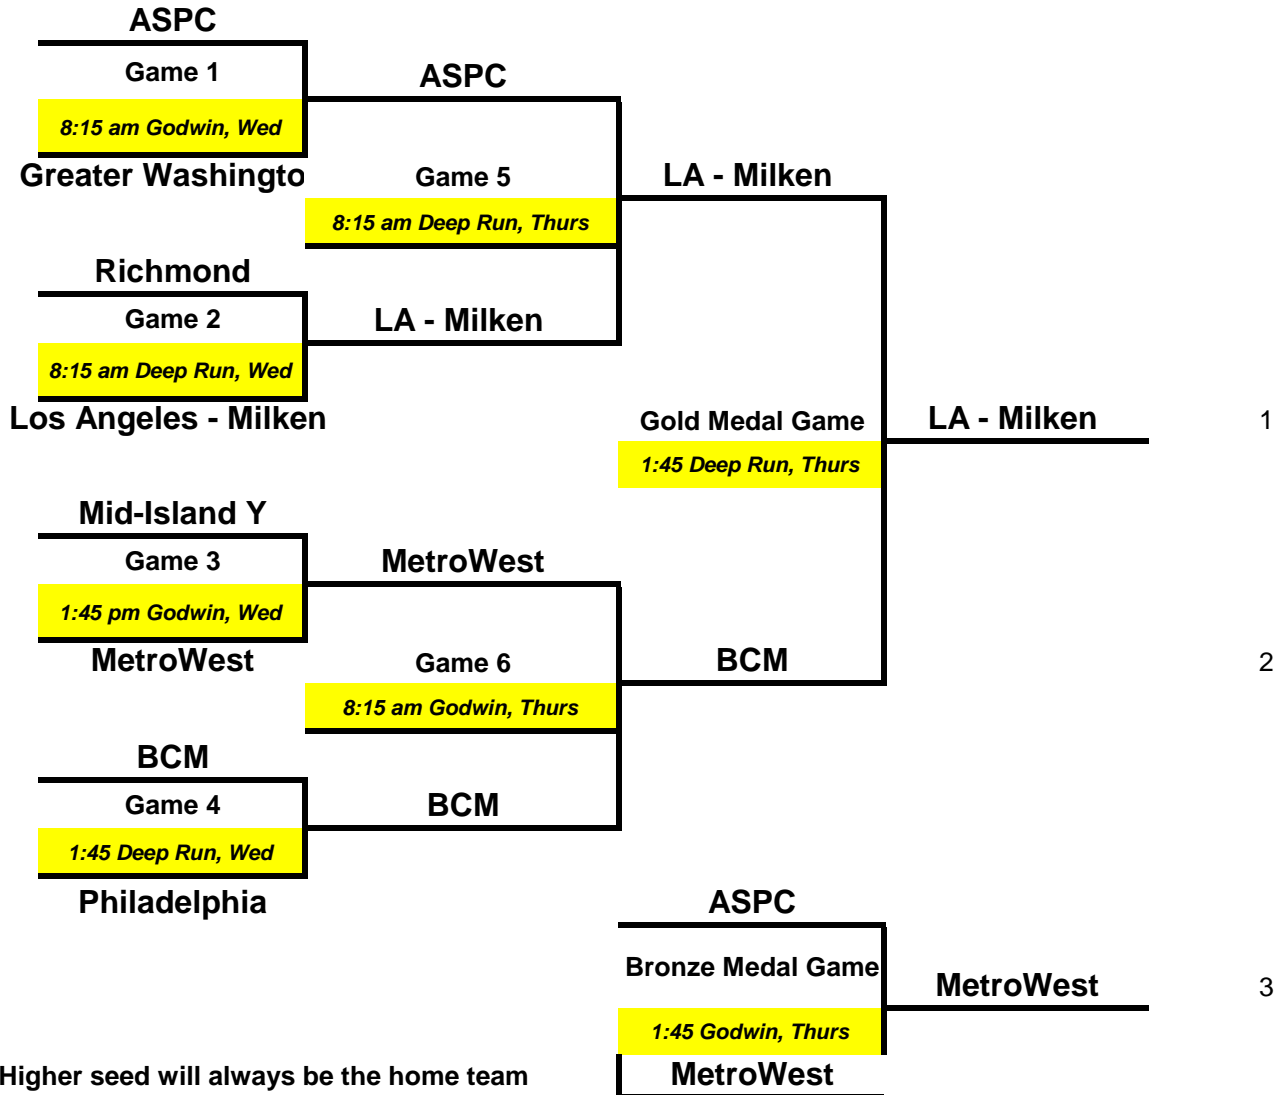

# Baseball

Seed	Team
1	Los Angeles - Milken
2	Philadelphia
3	MetroWest
4	Greater Washington
5	ASPC
6	Mid-Island Y
7	BCM
8	Richmond